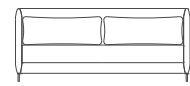

METRO
page 88