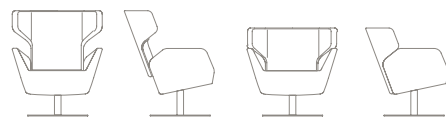

A chair to suit any mood.

COSY is a lounge chair with a unique twist: You can use it as a low lounge chair or turn it into a cosy wing chair by lifting the back to a higher position. The high backrest creates a very intimate chair, and the low backrest has an open and social feel. COSY will suit any mood you are in.