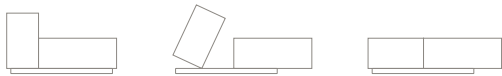

NEVADA 3P

DESIGN: BUSK + HERTZOG

Simply stylish.

NEVADA 3-P is a comfy, flexible sofa that is easy to turn into a double bed. The design is clean and stylish and the size is perfect if you have limited space. You can also combine it with other modules in the NEVADA range and design your own elegant piece of furniture.

3P Sofa

L 200 D 107 H 60/75 SH 35 cm

Bed: 75/130 x 200 cm