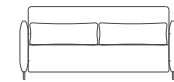

CORD
page 136